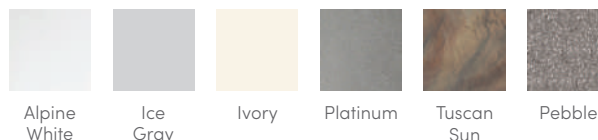

## SHELL COLORS

## CABINET AND SHELL COLOR OPTIONS\*

Cabinet Colors	Java	Charcoal	Blackwood	Linen	Brushed Nickel
<b>Shell Colors</b>	Alpine White Ice Gray Ivory Tuscan Sun Pebble	Alpine White Ice Gray Platinum Tuscan Sun Pebble	Alpine White Ice Gray Platinum	Alpine White Ivory Tuscan Sun Pebble	Alpine White Ice Gray Platinum