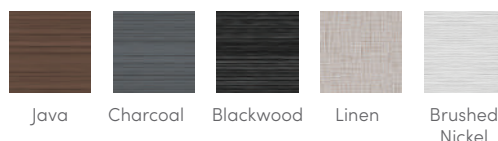

CABINET COLORS

COVER COLORS

POLYESTER