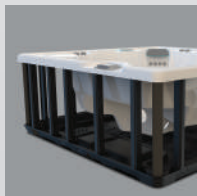

Polymer Substructure
& Base Pan